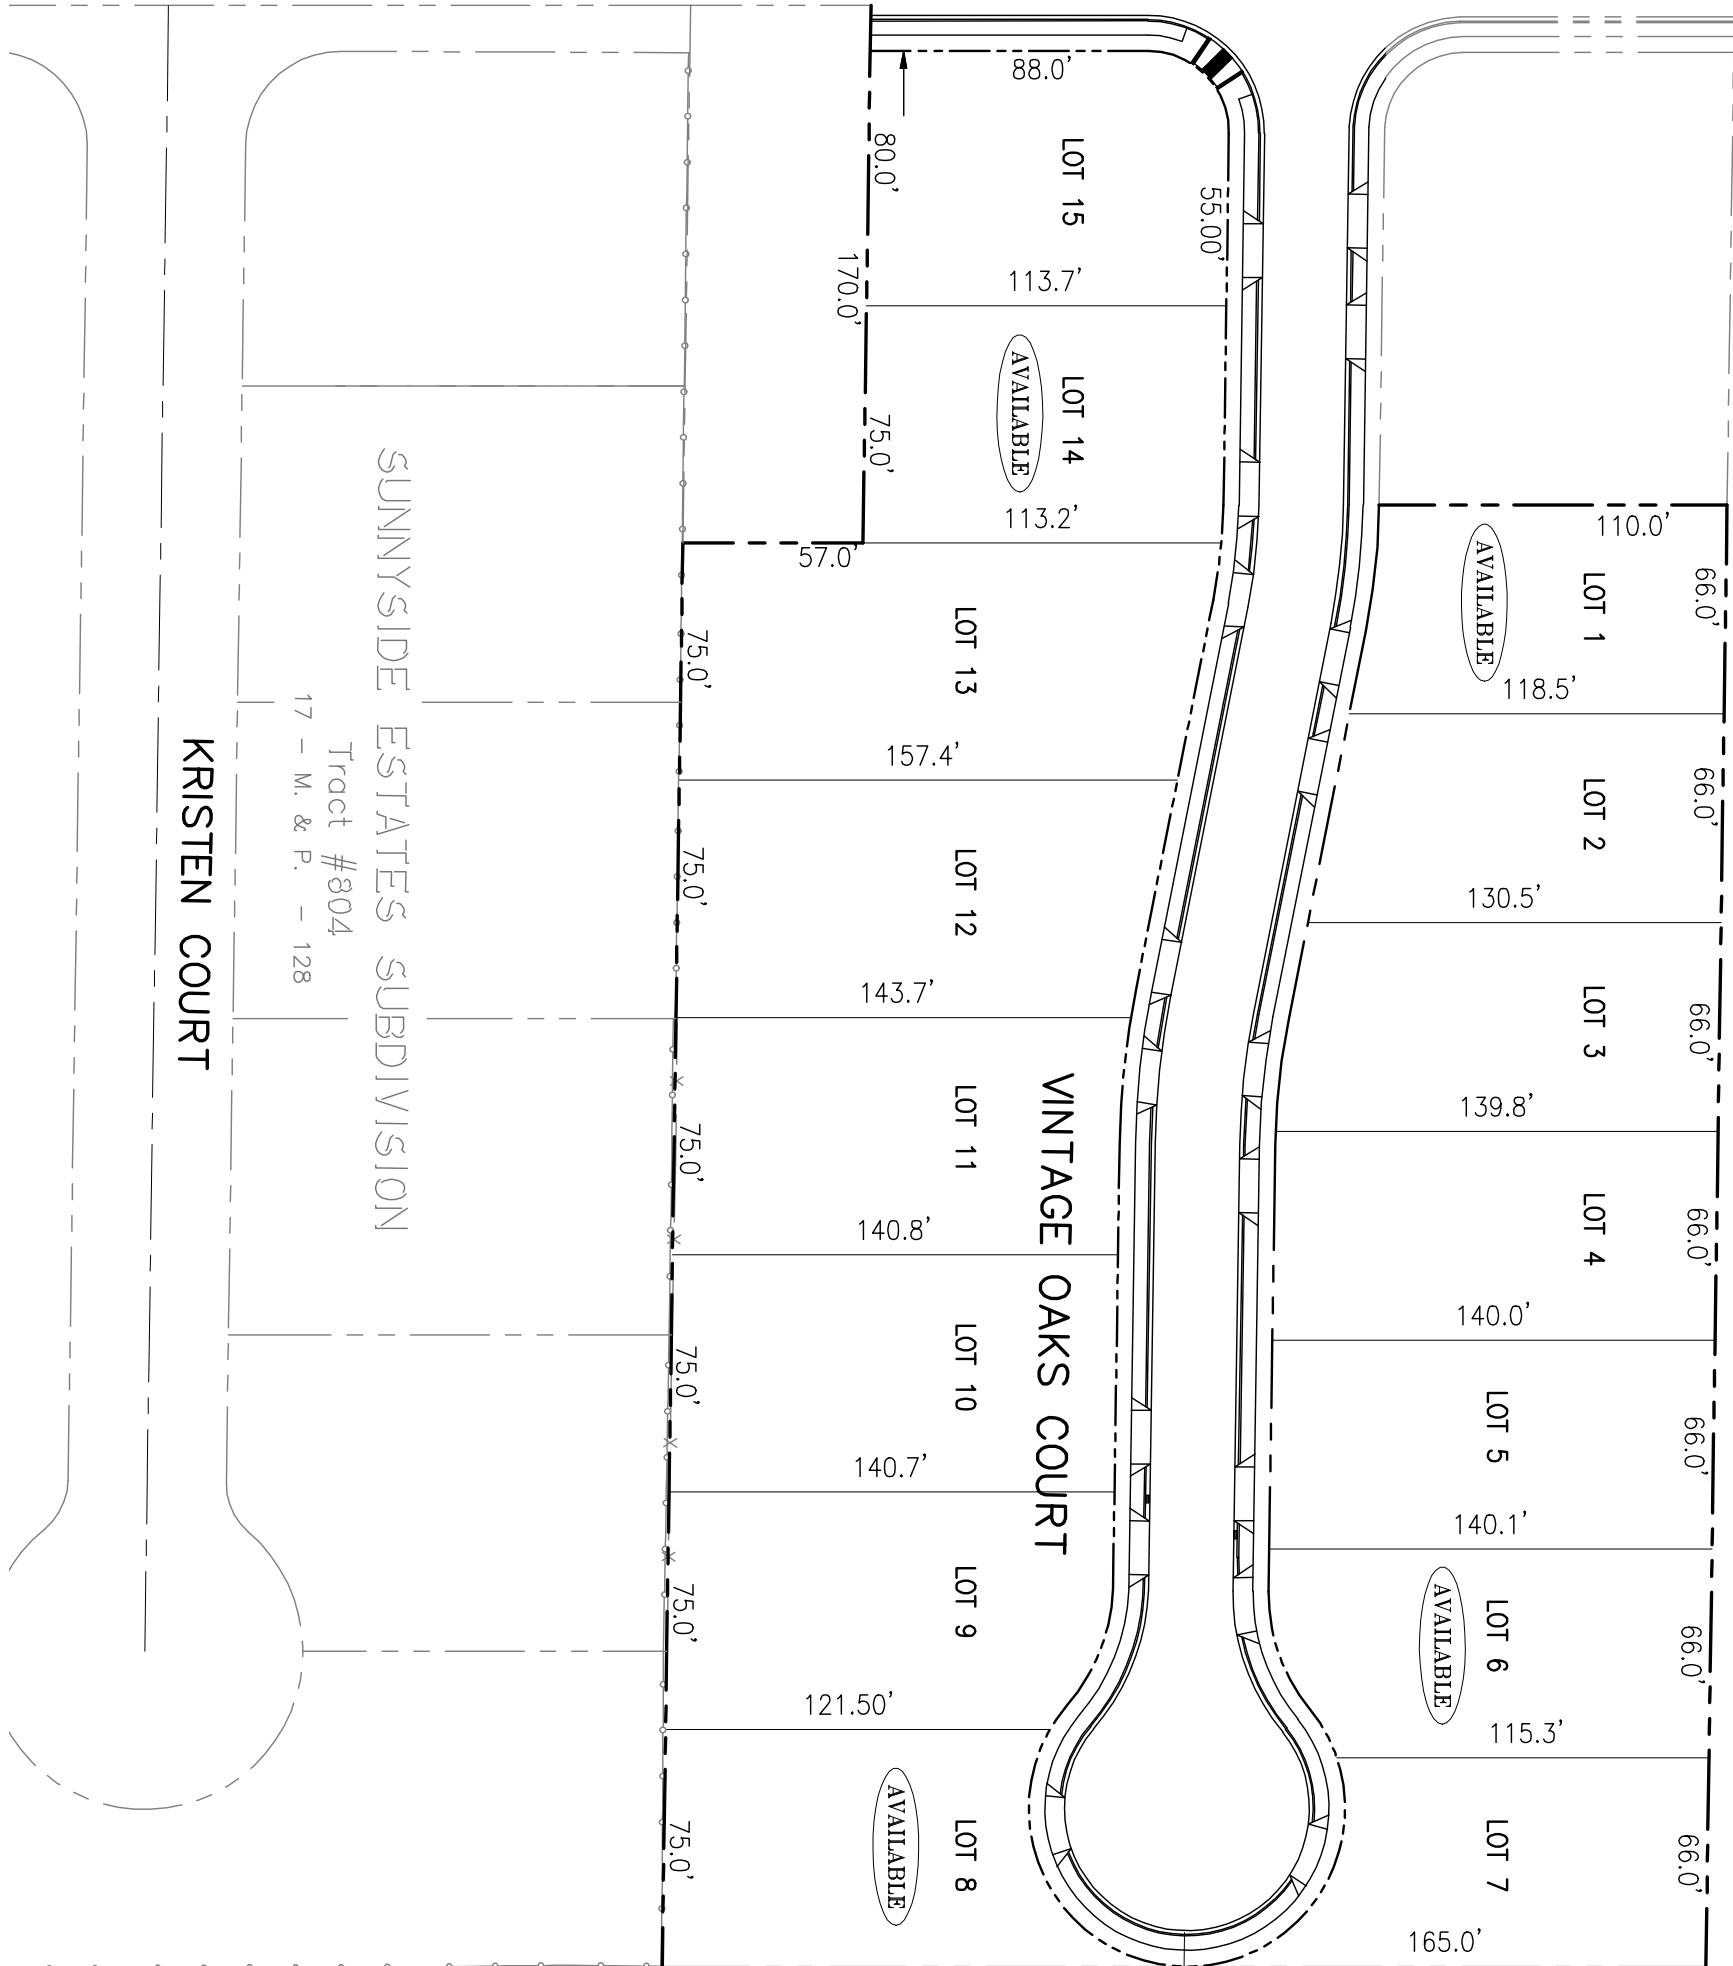

LOWER SACRAMENTO ROAD

SUNNYSIDE ESTATES SUBDIVISION
Tract #804
17 - M. & P. - 128
KRISTEN COURT

OWNER:
LODI UNIFIED SCHOOL
DISTRICT
R.S. 35-58